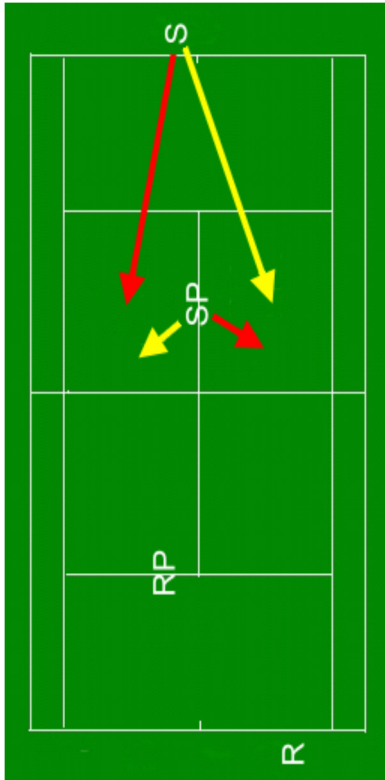

TRAINING THEME DOUBLES

“T”
FORMATION

DEEP TO DEEP
SHORT TO SHORT

SERVING TEAM

POACH
SWITCH

LOB OVER
VOLLEYER