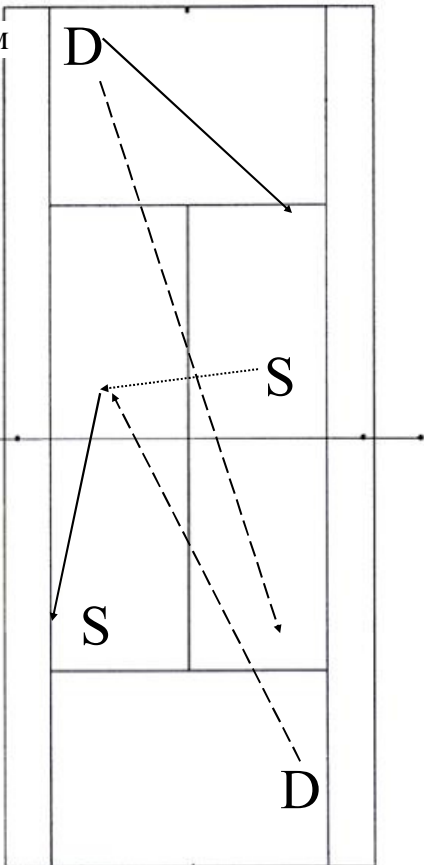

TRAINING THEME DOUBLES

“T”
FORMATION

DEEP TO DEEP
SHORT TO SHORT

SERVING TEAM

POACH
SWITCH

LOB OVER
VOLLEYER