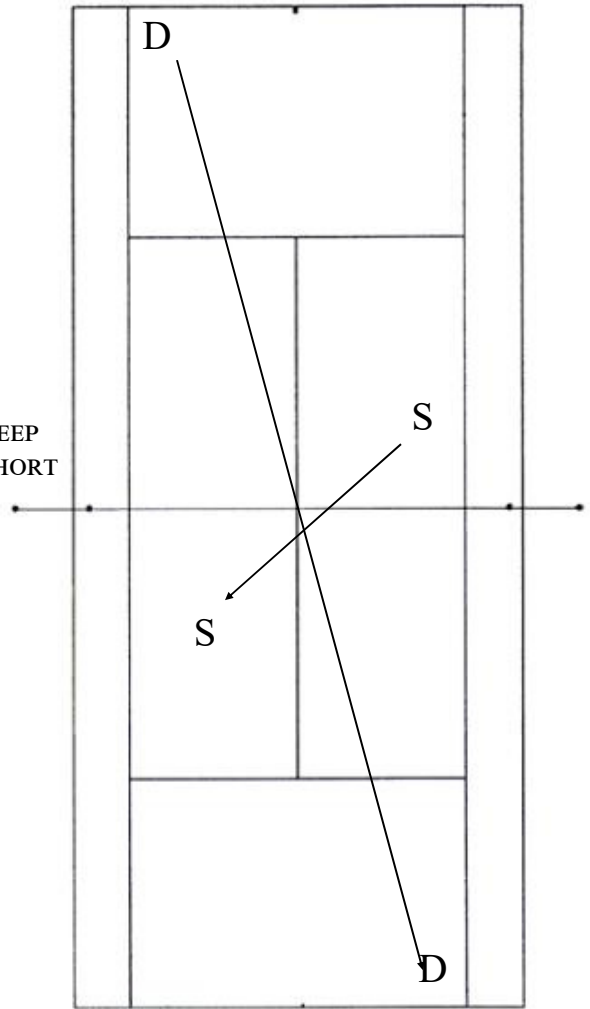

TRAINING THEME DOUBLES

“T”
FORMATION

DEEP TO DEEP
SHORT TO SHORT

SERVING TEAM

POACH
SWITCH

LOB OVER
VOLLEYER